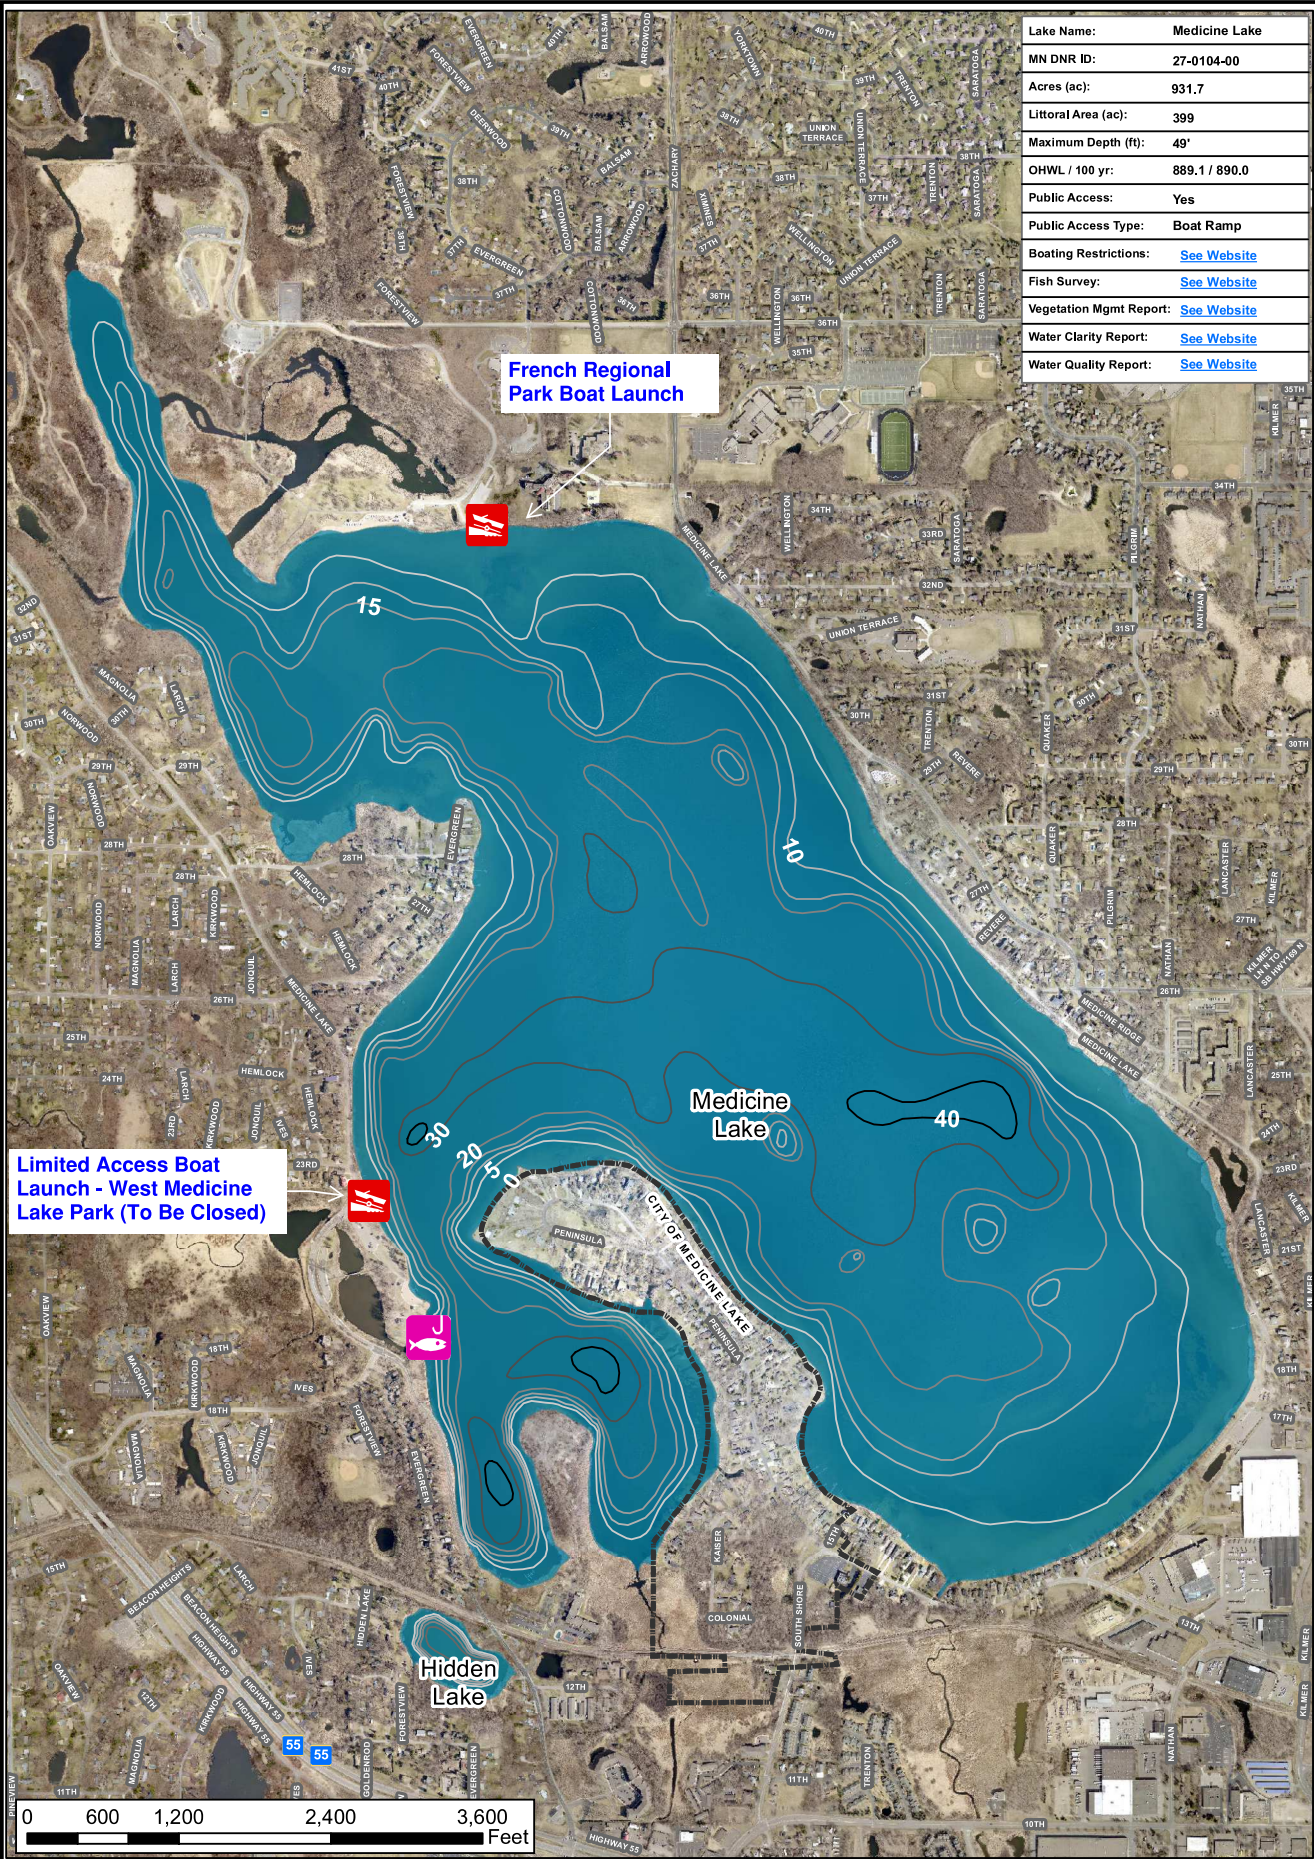

February 28, 2020

SUBJECT: PUBLIC INPUT MEETING  
BOAT LAUNCH CLOSURE - WEST MEDICINE LAKE PARK

Dear Resident:

The City of Plymouth has been operating the West Medicine Lake boat launch for approximately 25 years. The launch was originally installed to provide a seasonal deep water access to Medicine Lake however improvements to the Three Rivers Park District launch in 2014 made the City launch unnecessary.

Traditionally the launch has been operated as a limited access launch that was open for three weekends in May and September for a total of 14 days per year. In 2018 & 2019 the City closed the launch during the open water season to prevent the spread of Aquatic Invasive Species in the lake.

Sincerely,

Ben Scharenbroich  
Interim Water Resources Manager

Cc: CIM  
Chris LaBounty, City Engineer  
Barb Northway, Deputy Director of Parks and Recreation

Lake Name:	Medicine Lake
MN DNR ID:	27-0104-00
Acres (ac):	931.7
Littoral Area (ac):	399
Maximum Depth (ft):	49'
OHWL / 100 yr:	889.1 / 890.0
Public Access:	Yes
Public Access Type:	Boat Ramp
Boating Restrictions:	<a href="#">See Website</a>
Fish Survey:	<a href="#">See Website</a>
Vegetation Mgmt Report:	<a href="#">See Website</a>
Water Clarity Report:	<a href="#">See Website</a>
Water Quality Report:	<a href="#">See Website</a>

### Medicine Lake Information & Access Map