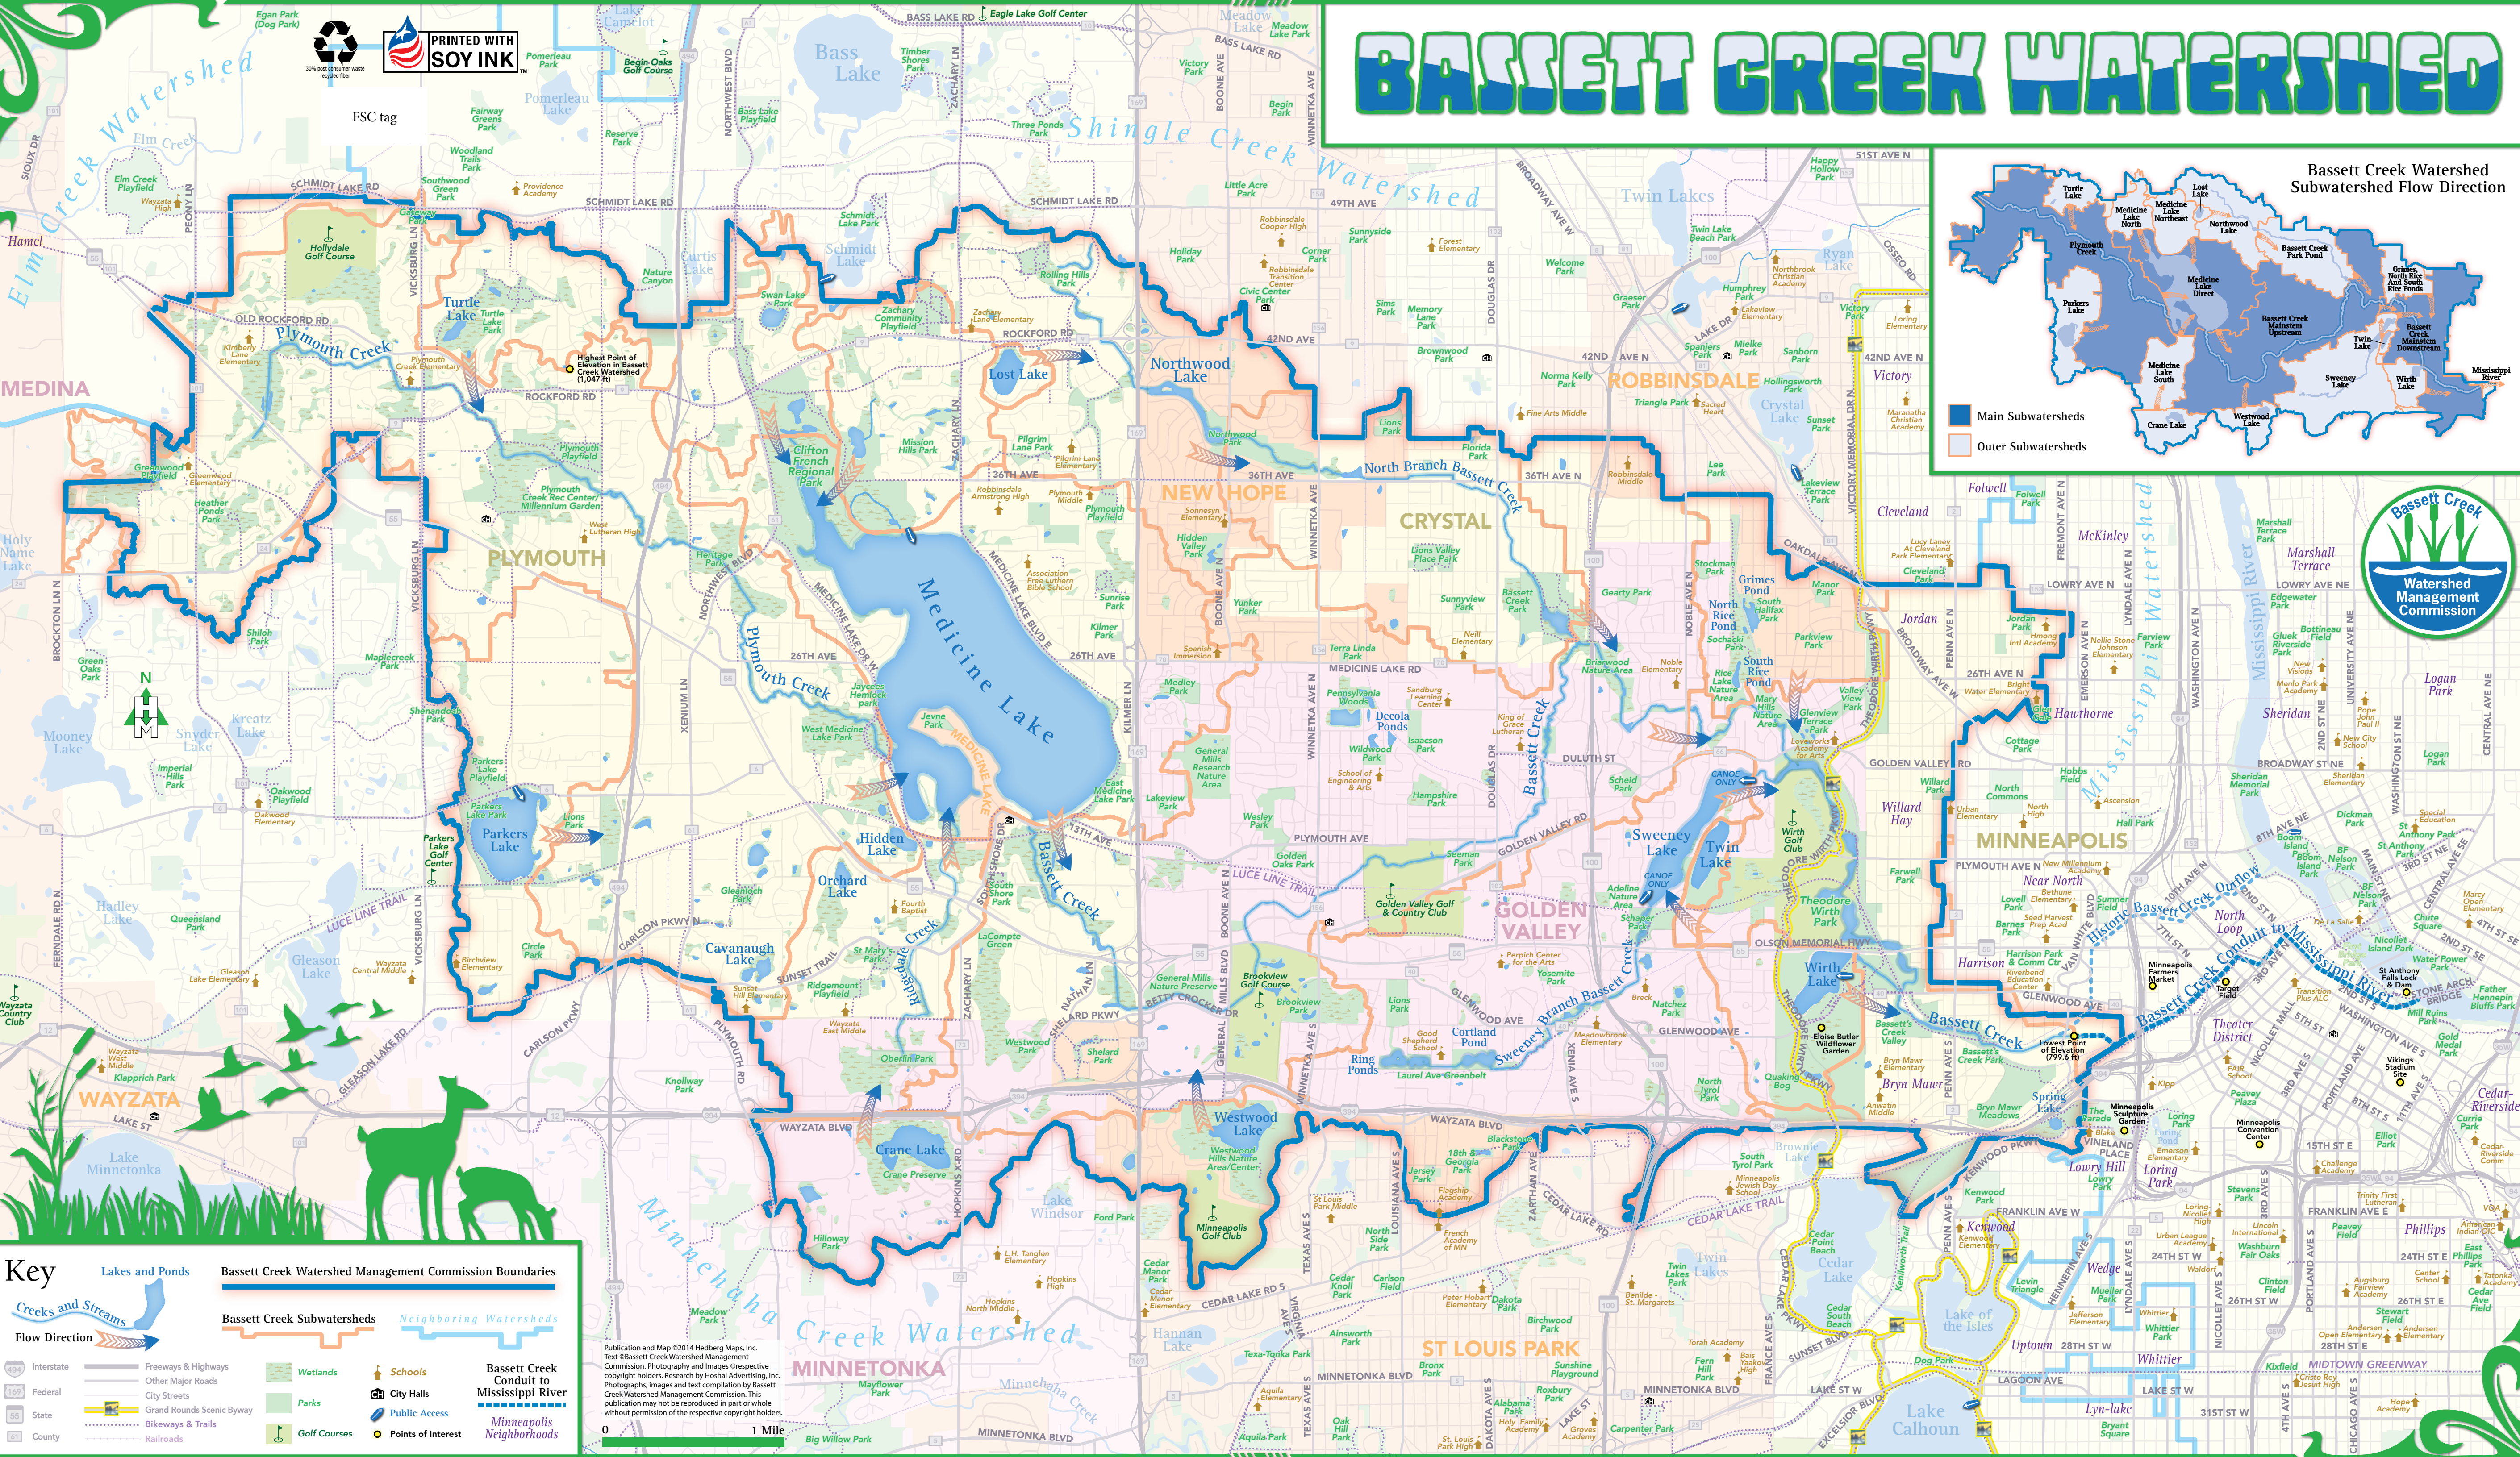

BASSETT CREEK WATERSHED

Key

- Lakes and Ponds
- Creeks and Streams
- Flow Direction
- Bassett Creek Watershed Management Commission Boundaries
- Bassett Creek Subwatersheds
- Wetlands
- Parks
- Golf Courses
- Freeways & Highways
- Other Major Roads
- City Streets
- Grand Rounds Scenic Byway
- Bikeways & Trails
- Railroads
- Schools
- City Halls
- Public Access
- Points of Interest
- Bassett Creek Conduit to Mississippi River
- Minneapolis Neighborhoods

FSC tag